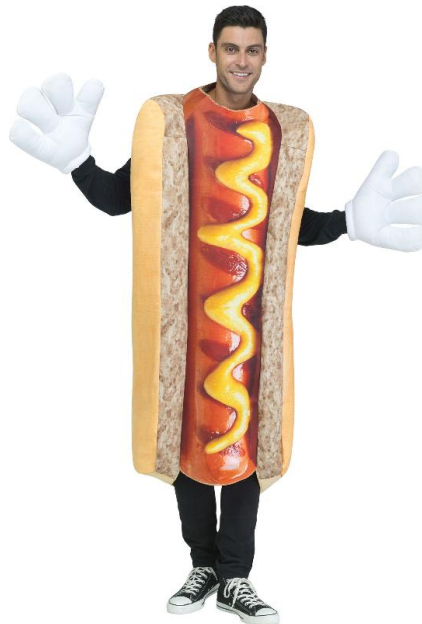

135644
PHOTOREAL HOT DOG - ADULT

1. **What's Included:**
2. Tunic
3. **Case Pack:** 6
4. **Available Sizes:**
5. Fits Up To 6'/200 lbs.
6. **Link:**
   fun-world.net