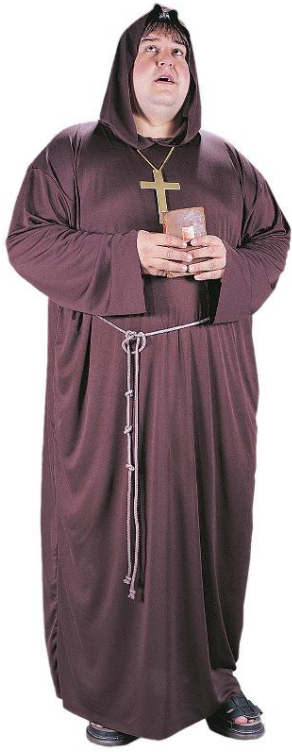

1198
MONK - PLUS

1. **What's Included:**
2. Hooded Robe
   - Belt
3. **Case Pack:** 6
4. **Available Sizes:**
5. Fits Up To 6'2"/300 lbs.
6. **Link:**
   fun-world.net