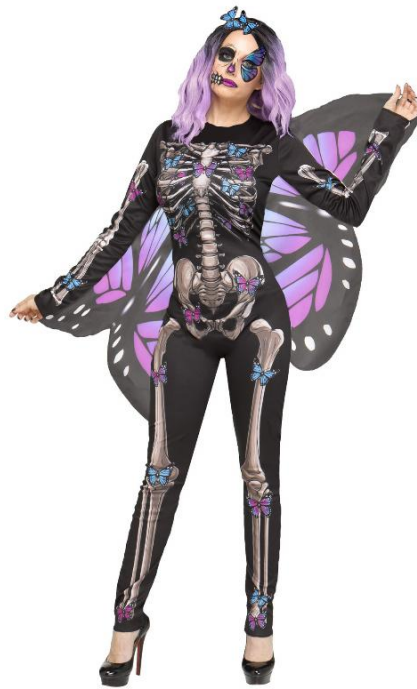

126384B
BLUE BUTTERFLY BONES - ADULT

1. **What's Included:**
2. Jumpsuit
   - Fabric Wings
   - Headband
3. **Case Pack:** 6
4. **Available Sizes:**
5. SM 2/8
   - ML 10/14
6. **Link:**
   fun-world.net