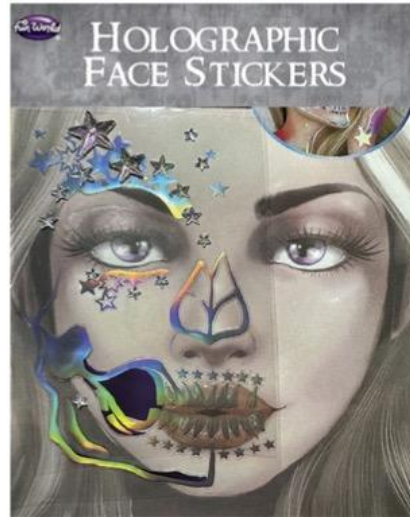

2934C
HOLOGRAPHIC FACE STICKERS

Case Pack: 96
Inner Pack: 12

Link:
fun-world.net