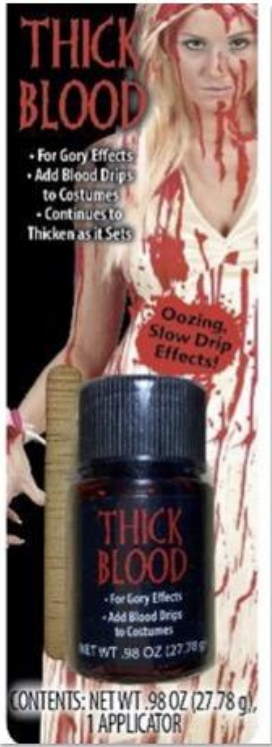

2734
1 OZ THICK BLOOD