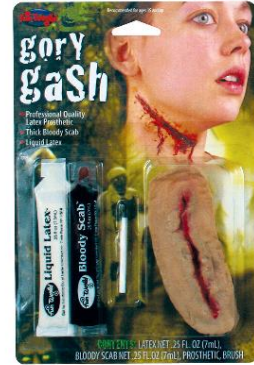

9566CH
LATEX & BLOOD VICTIM KIT ASSORTMENT

1. **Assortment:**
2. 2 Styles Assorted
   - 6 PCS - Bullet Holes
   - 6 PCS - Gory Gash

Packaging:
Blister Card

Case Pack: 12

Link:
fun-world.net