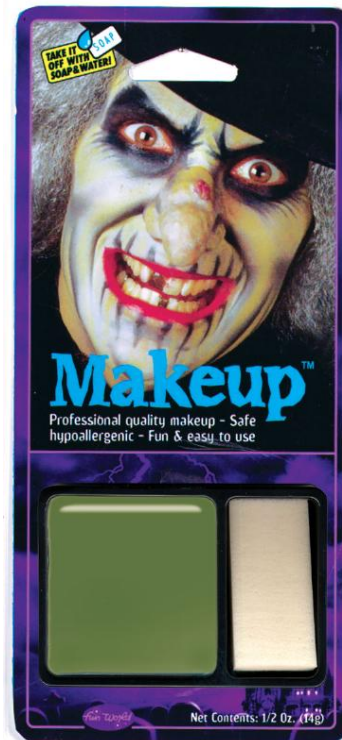

Available:

- Pack 48: 25 Cartons

Link: fun-world.net

9557W

WITCH/GREEN MAKEUP BL.CD.24P/B

What's Included:

- 1 Color MU Palette
- Sponge

Packaging:
Blister Card

Case Pack: 48

Inner Pack: 24

Available:

- Pack 48: 50 Cartons

Link: fun-world.net