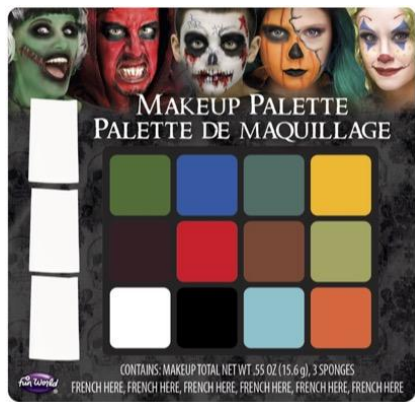

2928C

12 COLOR MAKEUP PALETTE

Packaging:
Blister Card

Case Pack: 24

Link:
fun-world.net