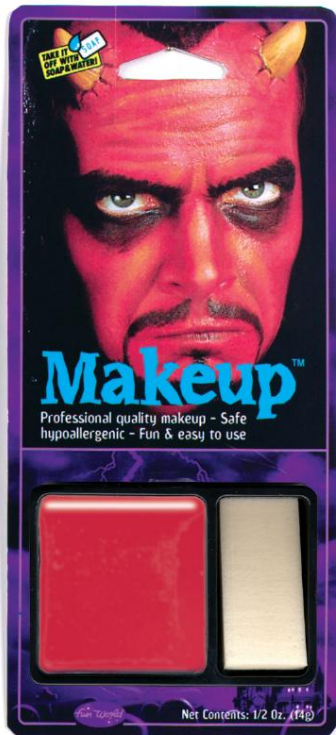

9557R

DEVIL/RED MAKEUP BL.CD 24P/B

What's Included:

- 1 Color MU Palette
- Sponge

Packaging:
Blister Card

Case Pack: 48

Inner Pack: 24