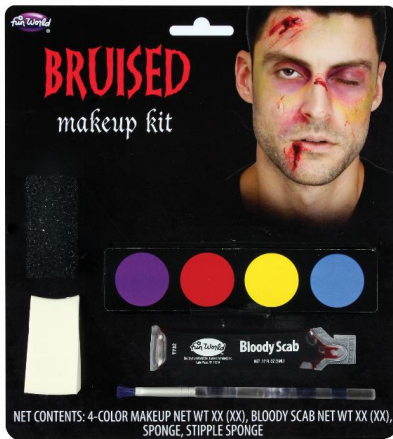

**5240M**

**Assortment:**

- SOLID PACK  
 MERMAID STYLE.

**Case Pack:** 12

**Available:**

- Pack 12: 6 Cartons

**Link:** [fun-world.net](http://fun-world.net)

**5509C**  
**BRUISED MAKEUP KIT**