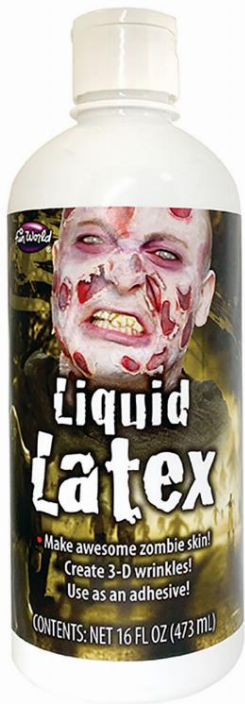

**9634C**  
**FLOURESCENT MAKEUP CRAYONS**

**Packaging:**  
Blister Card  
**Case Pack:** 48  
**Inner Pack:** 24  
  
**Link:**  
[fun-world.net](http://fun-world.net)

**9430**  
**VAMPIRE BLOOD**

**What's Included:**

- 1 oz. Tube Theatrical Blood

**Packaging:**  
Blister Card  
**Case Pack:** 48  
**Inner Pack:** 24  
  
**Link:**  
[fun-world.net](http://fun-world.net)

**9431**  
**VAMPIRE BLOOD & FANGS**

**What's Included:**

- 1 Oz. Liquid Blood
- Fangs

**Packaging:**  
 Blister Card

**Case Pack:** 24

**Link:**  
[fun-world.net](http://fun-world.net)

**9451C**  
**GLOW-IN-THE-DARK MAKEUP**

**What's Included:**

- 1 Oz. Tube of Glow-in-the-Dark Cream Makeup

**Packaging:**  
 Blister Card with Unloaded Clip Strip

**Case Pack:** 48

**Inner Pack:** 24

**Link:**  
[fun-world.net](http://fun-world.net)

**9610**  
**PINT OF LATEX IN BOTTLE**

**Case Pack:** 12

**Link:**  
[fun-world.net](http://fun-world.net)