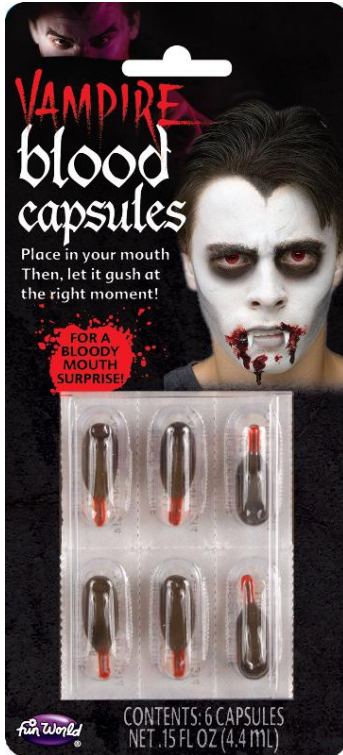

**2835C**  
**1 OZ BLOOD & LIQUID LATEX DUO**

**Packaging:**  
 Blister Card

**Case Pack:** 24

**Inner Pack:** 12

**Link:**  
[fun-world.net](http://fun-world.net)

**9490C**  
**VAMPIRE BLOOD CAPS**

- What's Included:**
- 6 Individual Liquid Capsules
- Packaging:**  
Blister Card
- Case Pack:** 48
- Inner Pack:** 24
- Link:**  
[fun-world.net](http://fun-world.net)

**9504C**  
**1 OZ LIQUID LATEX**

- What's Included:**
- 1 fl oz bottle of liquid latex with applicator sponge.
- Packaging:**  
Blister Card
- Case Pack:** 24
- Link:**  
[fun-world.net](http://fun-world.net)

**9563**  
**2 OZ BLOOD SPRAY**

- Packaging:**  
Blister Card
- Case Pack:** 24
- Inner Pack:** 12
- Link:**  
[fun-world.net](http://fun-world.net)

**HAIRSPRAY**

**9480**  
2.0 OZ. TEMPORARY COLOR HAIR SP