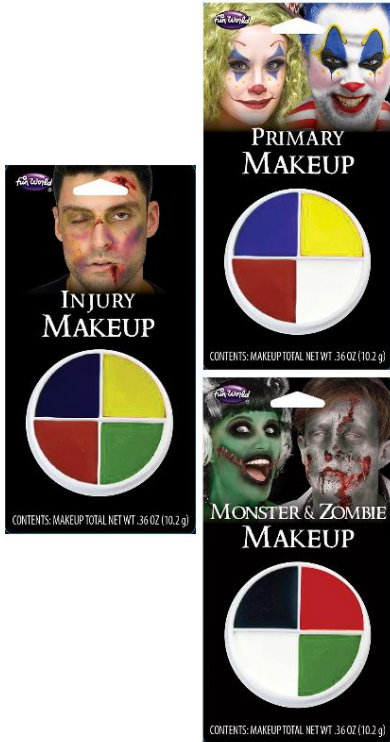

**9572N**  
13.5FL OZ BOTTLE OF BLOOD

**What's Included:**  
• 13.5 OZ Container

**Packaging:**  
Bottle

**Case Pack:** 12

**Link:**  
[fun-world.net](http://fun-world.net)

**9468**  
GLITTER MAXX 0.7 OZ.

**Packaging:**  
Blister Card

**Case Pack:** 48

**Inner Pack:** 24

**Link:**  
[fun-world.net](http://fun-world.net)

**9464TR**  
TRIGGER 3OZ. BLOOD WRITER

**Case Pack:** 24

**Link:**  
[fun-world.net](http://fun-world.net)

**2839C**  
LIPSTICK ASSORTMENT

**Assortment:**

- 2 Colors Assorted
- 8 PCS - 2839CK Black
- 4 PCS - 2839CR Red

**Packaging:**  
Blister Card

**Case Pack:** 12

**Link:**  
[fun-world.net](http://fun-world.net)

**2913C****COLOR WHEELS CHARACTER MAKEUP ASSORTMENT****Assortment:**

- 4 pcs - MONSTER & ZOMBIE MAKEUP
- 4 pcs - INJURY MAKEUP
- 4 pcs - PRIMARY MAKEUP
- .....12 pcs

**Packaging:**  
Blister Card**Case Pack:** 48**Inner Pack:** 12**Link:**  
[fun-world.net](http://fun-world.net)**2913CM****COLOR WHEELS CHARACTER MU****Packaging:**  
Blister Card**Case Pack:** 48**Inner Pack:** 12**Link:**  
[fun-world.net](http://fun-world.net)**2928C****12 COLOR MAKEUP PALETTE****Packaging:**  
Blister Card**Case Pack:** 24**Link:**  
[fun-world.net](http://fun-world.net)**2929C****TRANSPARENT FX APPLIANCE****Assortment:**