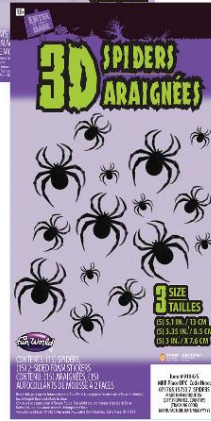

- 2 Styles Assorted
- 91938C Cockroach
- 91938S Scorpion

**Packaging:**  
Backer Card

**Case Pack:** 12

**MOQ:** 12

**Link:**  
[fun-world.net](http://fun-world.net)

**91942**  
15 3-D BATS W/STICKERS

**What's Included:**