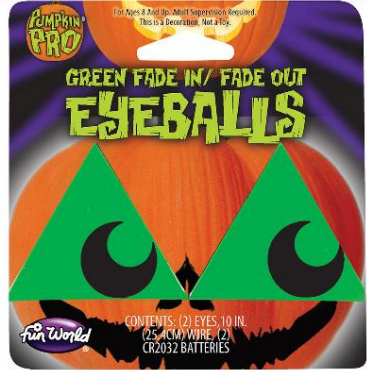

94833

FADE IN/OUT PUMPKIN EYES ASSORTMENT