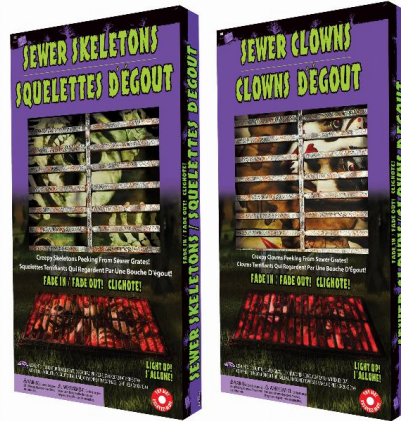

91679TC
SEWER CLOWNS FADE IN/OUT

1. **What's Included:**
2. 1 Sewer Grate
   - 1 Character Scene
3. **Packaging:**
   Window Box
4. **Batteries:**
5. Batteries Included
   - 2 x CR2032 (3V)
   - CLASS 1 LED PRODUCT
6. **Case Pack:** 6
7. **MOQ:** 6
8. **Available:**
9. Pack 6: 11 Cartons
10. Link: fun-world.net