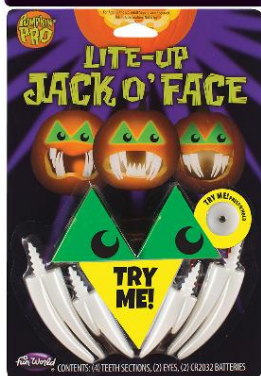

Batteries:

- Batteries Included
- 1 x CR2032 (3V)
- CLASS 1 LED PRODUCT

Case Pack: 44

Inner Pack: 22

MOQ: 22

Link:
fun-world.net

94836T

LIGHT UP JACK-O-FACE PUMPKIN KIT ASST TRY ME