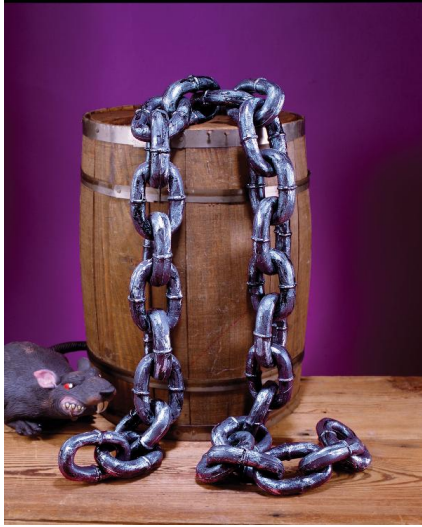

8075
74" CHAIN LINK

What's Included:

- 74" Chain Links

Packaging:
Header Card

Case Pack: 12

MOQ: 12

Link:
fun-world.net