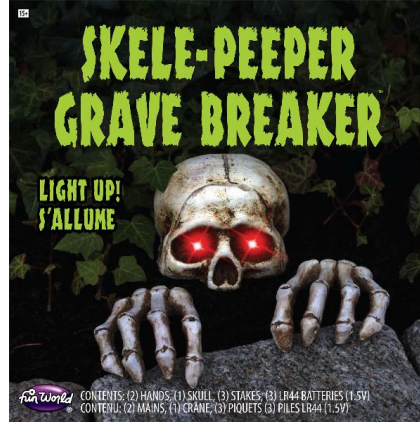

91498T
SKELE-PEEPER LIGHT UP GRAVE BREAKER

1. **What's Included:**
- (2) Hands 4" w x 4.5" d x 1.5" h each
  - (1) Skull 5.5" w x 7" d x 3" h
  - (3) Stakes

Packaging:
Poly Bag Insert

Batteries:

- Batteries Included
- 3 x LR44 (1.5V)

Case Pack: 12

MOQ: 12

Link:
fun-world.net