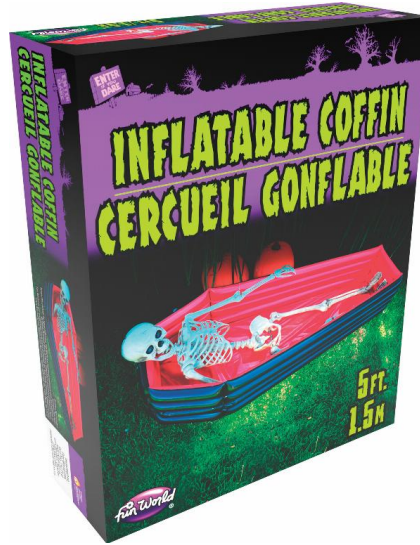

1. **What's Included:**
2. Inflatable Coffin
3. **Packaging:**
   Printed Box
4. **Case Pack:** 8
5. **MOQ:** 8
6. **Link:**
   fun-world.net

96044

6 FT. BLOODY SCENE