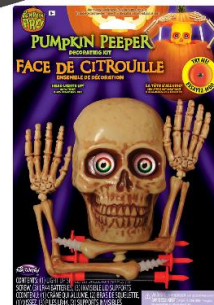

What's Included:

- 1 Fade IN/OUT Light Up Skull
- 1 Screw
- 2 Arms
- 3 Lid Supports
- 3 x LR44 (1.5V)

Packaging:
Blister Card

Batteries:

- 3 x LR44 (1.5V)

Case Pack: 20
Inner Pack: 10
MOQ: 10
Link: fun-world.net