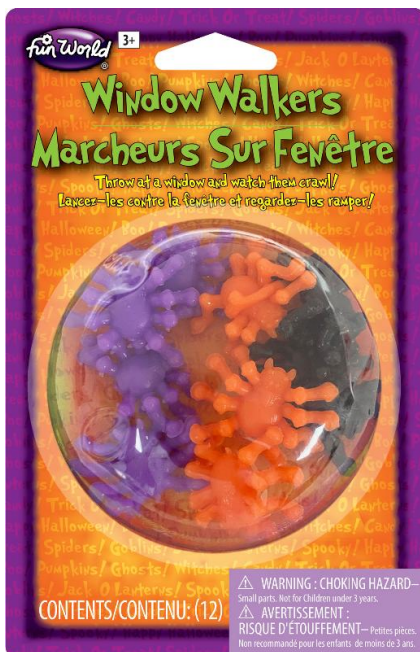

96056
SPIDER WINDOW WALKERS

Packaging:
Blister Card

Case Pack: 48

Inner Pack: 24

MOQ: 48

Link:
fun-world.net