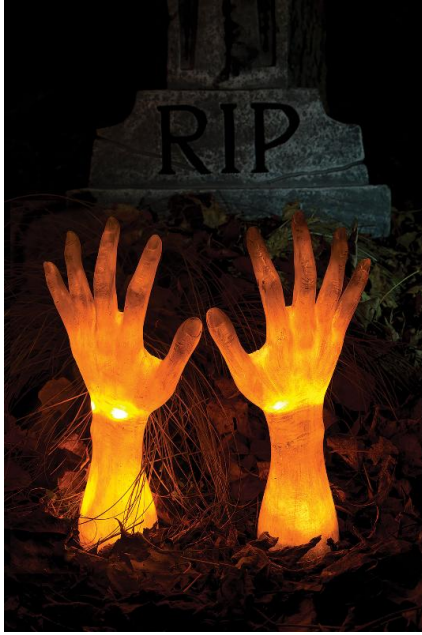

**Packaging:**  
Printed Box

**Case Pack:** 6

**MOQ:** 6

**Link:**  
[fun-world.net](http://fun-world.net)

**91775**  
**12" FADE IN/OUT GRAVE BREAKER HANDS**

- What's Included:**
- 2 Arms 5.5"w x 12"h each
  - 1 Connecting Wire
  - 4 Stakes
- Packaging:**  
 Poly Bag Insert
- Batteries:**
- Batteries Included
  - 3 AAA Batteries
  - CLASS 1 LED PRODUCT
- Case Pack:** 12
- MOQ:** 12
- Link:**  
[fun-world.net](http://fun-world.net)