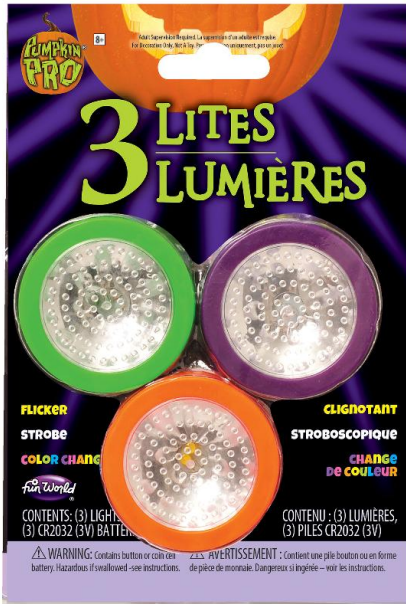

94673
3 PUMPKIN LIGHTS SET

1. **What's Included:**
2. 3 Lights
3. **Packaging:**
   Blister Card
4. **Batteries:**
5. Batteries Included
   - 3 x CR2032 (3V)
   - CLASS 1 LED PRODUCT
6. **Case Pack:** 12
7. **MOQ:** 12
8. **Link:**
   fun-world.net