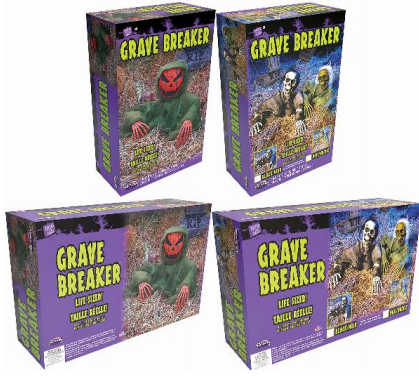

91100
12" GRAVE BREAKER ASSORTMENT

1. **What's Included:**
2. 1 Figure
   - 1 Stake
3. **Assortment:**
4. 91100K Black
   - 91100M Moss
   - 91100P Pumpkin
5. **Packaging:**
   Printed Box
6. **Case Pack:** 6
7. **MOQ:** 6
8. **Link:**
   fun-world.net