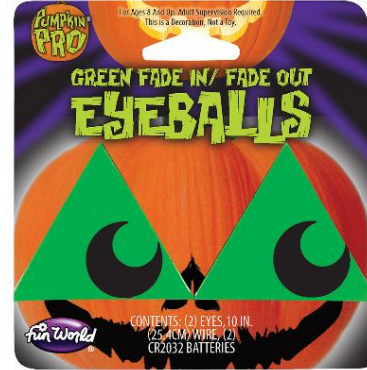

- Batteries Included
- 1 x CR2032 (3V)
- CLASS 1 LED PRODUCT

**Case Pack:** 36

**Inner Pack:** 12

**MOQ:** 12

**Link:**  
[fun-world.net](http://fun-world.net)

94833PDQ

FADE IN/OUT PUMPKIN EYES ASST TRY ME PDQ