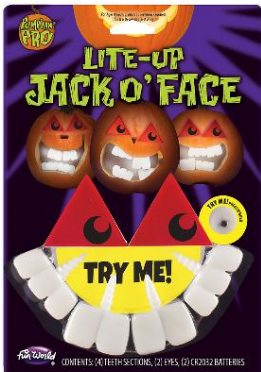

Batteries:

- Batteries Included
- 1 x CR2032 (3V)
- CLASS 1 LED PRODUCT

Case Pack: 44

Inner Pack: 22

MOQ: 22

Link:
fun-world.net

94836T

LIGHT UP JACK-O-FACE PUMPKIN KIT ASST TRY ME