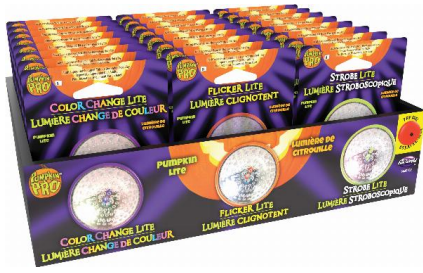

**94673B**  
**PUMPKIN 3 LIGHT SET BOX**

- Case Pack:** 12
- MOQ:** 12
- Link:**  
[fun-world.net](http://fun-world.net)

**94682PC**  
**PC/WHITE STROBE PUMPKIN LIGHT**

- What's Included:**
- White Strobe Light
  - (1)CR2032 Battery
- Packaging:**  
 Blister Card
- Batteries:**
- Batteries Included
  - 1 x CR2032 (3V)
  - CLASS 1 LED PRODUCT
- Case Pack:** 8
- MOQ:** 8
- Link:**  
[fun-world.net](http://fun-world.net)

**94683BPDQ**  
**ASST PMPKN LGHTS BOX TRYME PDQ**

- Case Pack:** 48
- Inner Pack:** 24
- MOQ:** 24
- Link:**  
[fun-world.net](http://fun-world.net)

**94683PDQ**  
**PUMPKIN LITES ASSORTMENT TRY ME PDQ**