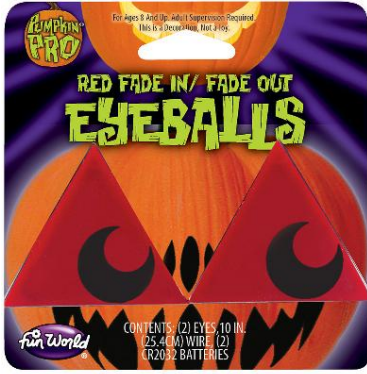

94833

FADE IN/OUT PUMPKIN EYES ASSORTMENT