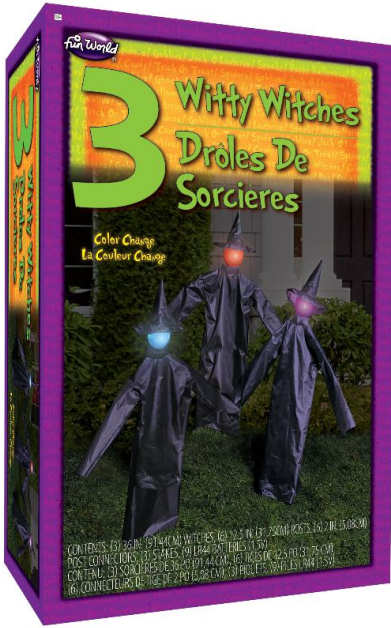

**Packaging:**  
Printed Box

**Case Pack:** 12

**MOQ:** 12

**Link:**  
[fun-world.net](http://fun-world.net)

**91206**  
**36" COLOR CHANGE 3 WITTY WITCHES**

- What's Included:**
- 3 Witches
  - 6 Posts
  - 6 Post connectors
  - 3 Stakes
- Packaging:**  
 Printed Box
- Batteries:**
- Batteries Included
  - 9 x LR44 (1.5V)
- Case Pack:** 6
- MOQ:** 6
- Link:**  
[fun-world.net](http://fun-world.net)