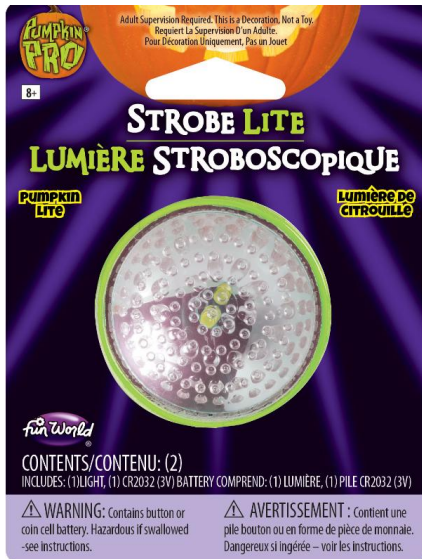

94682PC
PC/WHITE STROBE PUMPKIN LIGHT

1. **What's Included:**
2. White Strobe Light
   - (1)CR2032 Battery
3. **Packaging:**
   Blister Card
4. **Batteries:**
5. Batteries Included
   - 1 x CR2032 (3V)
   - CLASS 1 LED PRODUCT
6. **Case Pack:** 8
7. **MOQ:** 8
8. **Link:**
   fun-world.net