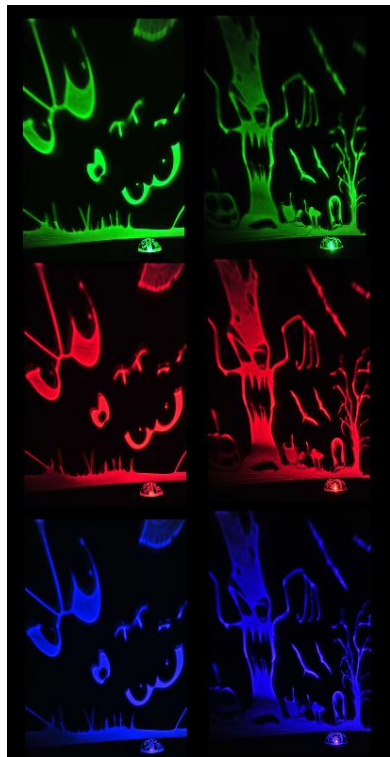

What's Included:

- 1 PROJECTOR

Packaging:

Try Me Box

Batteries:

- Batteries Included
- 3 AA Batteries

Case Pack: 12

MOQ: 12

Link:

fun-world.net

91408

20 EERIE LIGHTS -9 FT WITH GAUZE ASSORTMENT