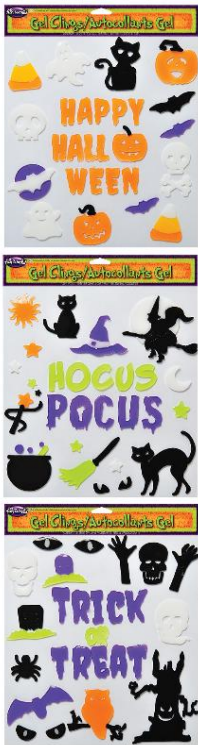

91951
HALLOWEEN WINDOW GEL CLINGS ASSORTMENT

1. **What's Included:**
2. 1 Sheet Gel Clings - Each Sheet 12" x 12"
3. **Assortment:**
4. 3 Styles Assorted
   - 91951H Happy Halloween
   - 91951T Trick or Treat
   - 91951P Hocus Pocus
5. **Packaging:**
   Polybag/Card Header
6. **Case Pack:** 24
7. **MOQ:** 24
8. **Link:**
   fun-world.net