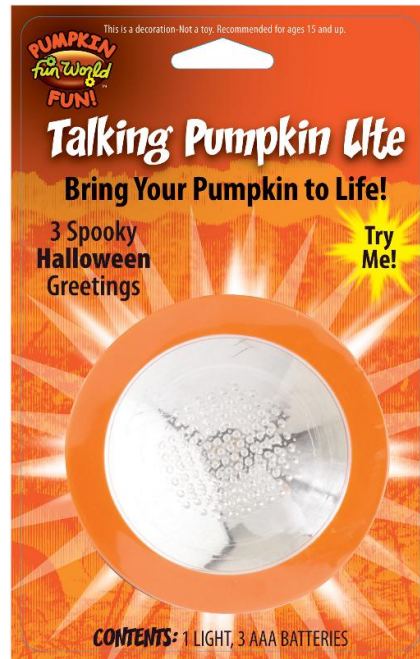

**MOQ:** 24

**Available:**

- Pack 12: 1 Carton

**Link:** [fun-world.net](http://fun-world.net)

**94647**  
**TALKING PUMPKIN LITE W/SOUND**

**Packaging:**  
Blister Card

**Batteries:**

- 3 AAA batteries
- C batteries required