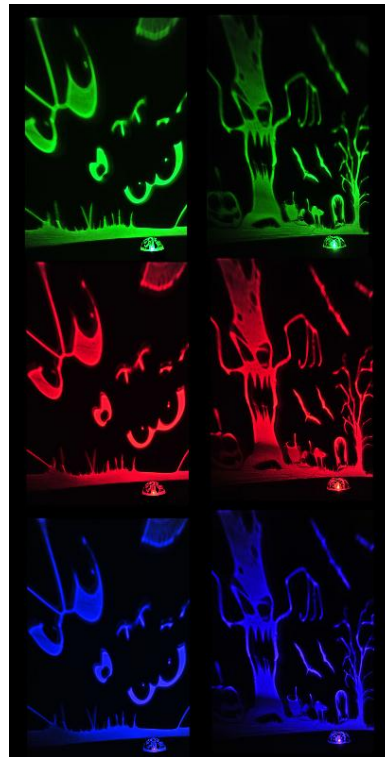

**Case Pack:** 12

**MOQ:** 12

**Link:**

[fun-world.net](http://fun-world.net)

91325

6.75" HALLOWEEN PARTY PROJECTOR ASST-TRY ME

**What's Included:**

- 1 PROJECTOR