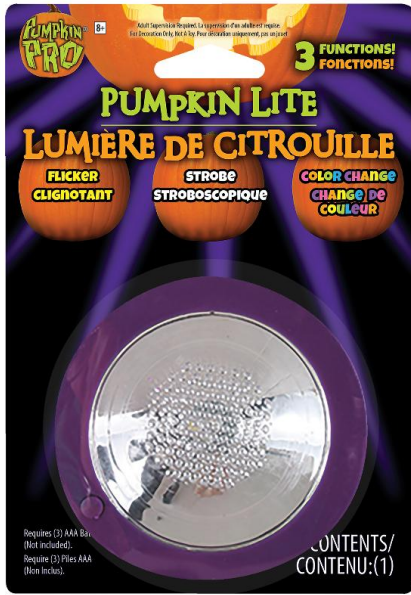

**Case Pack:** 1**MOQ:** 1**Link:**  
[fun-world.net](http://fun-world.net)**94626/07****231 PIECE-4 SIDED LIGHT UP TRY ME****Assortment:**

- TOP TRAY:
- 19 x 94807PDQ Try Me Flaming Pumpkin Lite
- 24 x 94825 Pumpkin Ghost Light Assortment
- Side 1:
- 35 x 94689 10pc Colossal Carving Kit
- 14 x 94684 GID Pumpkin Fangs
- Side 2:
- 42 x 94689 10pc Colossal Carving Kit
- Side 3:
- 14 x 94680 Color Change Pumpkin Light
- 14 x 94681 Yellow Flicker Pumpkin Light
- 14 x 94682 White Strobe Pumpkin Light
- 12 x 94628 3 Mode Pumpkin Light
- 10 x 94862 LU Pair of Pumpkin Eyes
- 12 x 94847T Try Me! Pumpkin Ghost Light
- Side 4:
- 21 x 94650 20pc Family Carving Kit

**Case Pack:** 1**MOQ:** 1**Link:**  
[fun-world.net](http://fun-world.net)

**94628**  
**3 FUNCTION PUMPKIN LITE**

**What's Included:**

- 3-Function Pumpkin Lite:
- Flicker
- Strobe
- Color Change

**Packaging:**  
 Blister Card