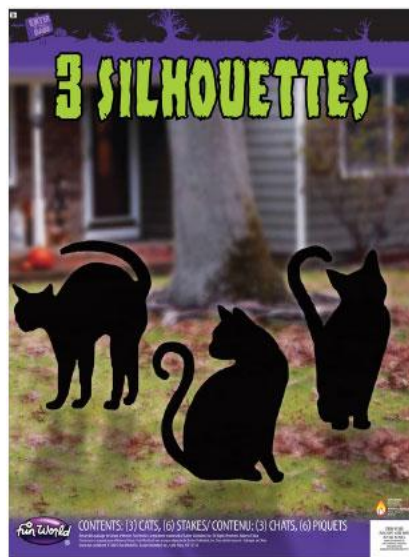

91380
3PCS 16" BLACK CAT YARD SILHOUETTES

1. **What's Included:**
2. 3 Cats:
   - 7.75" w x 15.375" h
   - 10.5" w x 15.25" h
   - 11.75" w x 14.125" h
   - 6 Ground Stakes
3. **Packaging:**
   Poly Bag Insert
4. **Case Pack:** 12
5. **MOQ:** 12
6. **Link:**
   fun-world.net