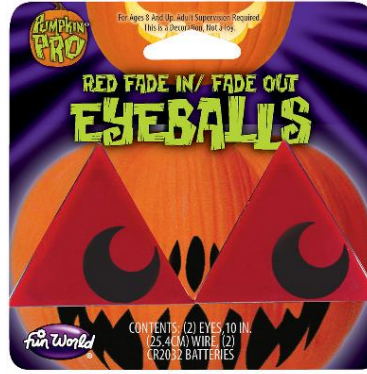

- Batteries Included
- 1 x CR2032 (3V)
- CLASS 1 LED PRODUCT

**Case Pack:** 36

**Inner Pack:** 12

**MOQ:** 12

**Link:**  
[fun-world.net](http://fun-world.net)

94833PDQ

FADE IN/OUT PUMPKIN EYES ASST TRY ME PDQ