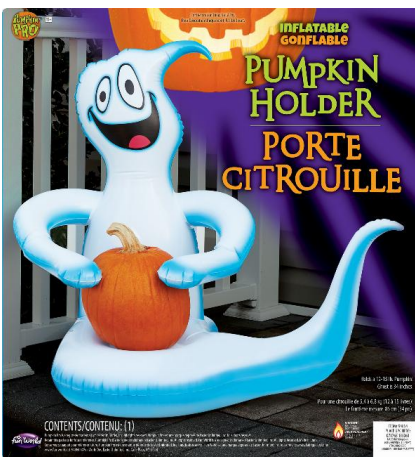

**94864**  
**34" INFLATABLE GHOST PUMPKIN HOLDER**

- What's Included:**
- 1 Pumpkin Holder

**Packaging:**  
 Poly Bag Insert

**Case Pack:** 12

**MOQ:** 12

**Link:**  
[fun-world.net](http://fun-world.net)