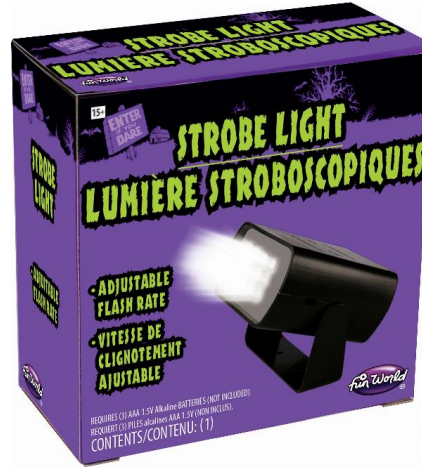

**MOQ:** 24

**Link:**  
[fun-world.net](http://fun-world.net)

**97002**  
**3.5" INTENSE LED STROBE LIGHT**

- What's Included:**
- 1 Light

**Packaging:**  
 Printed Box

- Batteries:**
- Batteries Not Included
  - 3 AAA Batteries
  - CLASS 1 LED PRODUCT