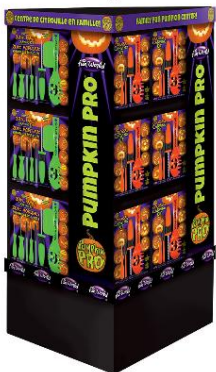

94626

188 PIECE-4 SIDED PUMPKIN CARVING TOWER

Assortment:

- SIDE 1:
- 35 x 94689 Colossal Carving Kit (10 Pcs)
- 14 x 94684 GID Pumpkin Fangs Assortment
- SIDE 2:
- 42 x 94689 Colossal Carving Kit (10 Pcs)
- SIDE 3:
- 14 x 94680 Color Change Pumpkin Lite
- 14 x 94681 Yellow Flicker Pumpkin Lite
- 14 x 94682 Strobe Pumpkin Lite
- 12 x 94628 4-in-1 Pumpkin Light
- 10 x 94862 LU Pair of Pumpkin Eyes
- 12 x 9847T Pumpkin Ghost Light Try Me!
- SIDE 4:
- 21 x 94650 20pc Family Carving Kit

Case Pack: 1

MOQ: 1

Link:
fun-world.net