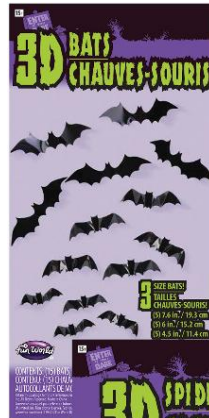

- 2 Styles Assorted
- 91938C Cockroach
- 91938S Scorpion

**Packaging:**  
Backer Card

**Case Pack:** 12

**MOQ:** 12

**Link:**  
[fun-world.net](http://fun-world.net)

**91942**  
15 3-D BATS W/STICKERS

**What's Included:**