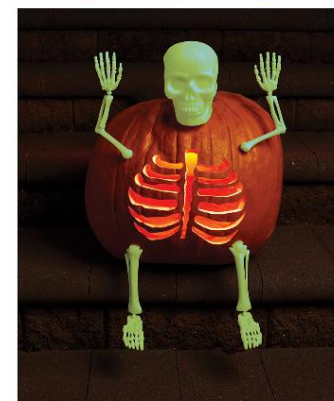

What's Included:

- 1 Carver
- 1 Goop Scoop
- 1 Stencil
- 1 Skull
- 2 Arms
- 2 Hands
- 2 Legs
- 2 Feet

Packaging:
Blister Card

Case Pack: 24

Inner Pack: 12

MOQ: 12

Link:
fun-world.net