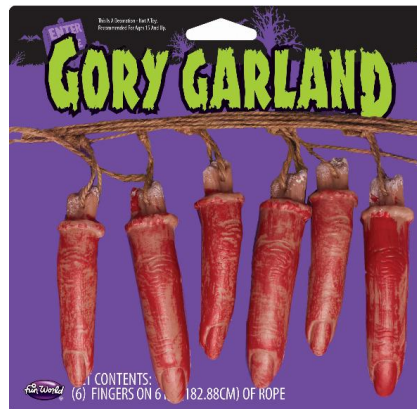

1. **What's Included:**
2. 6 Fingers on Rope
3. **Packaging:**
   Backer Card
4. **Case Pack:** 48
5. **Inner Pack:** 12
6. **MOQ:** 24
7. **Available:**
8. Pack 24: 2 Cartons
   - Pack 48: 23 Cartons
9. Link: fun-world.net