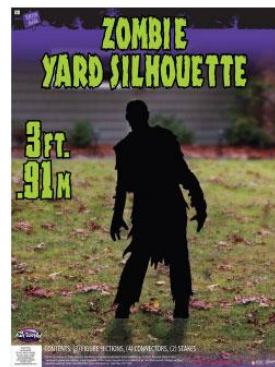

91541
36 IN. ZOMBIE YARD SILHOUETTES

1. **What's Included:**
- (1) Figure- (3 sections)
  - (4) Connectors
  - (2) Stakes

Packaging:
Poly Bag Insert

Case Pack: 12

MOQ: 12

Link:
fun-world.net