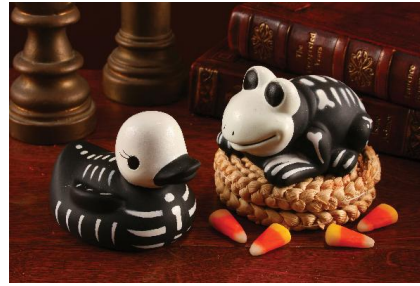

91331F
FROG/SKELE-FRIENDS PDQ

1. **Case Pack:** 48
2. **Inner Pack:** 12
3. **MOQ:** 24
4. **Available:**
5. Pack 48: 2 Cartons
6. Link: fun-world.net