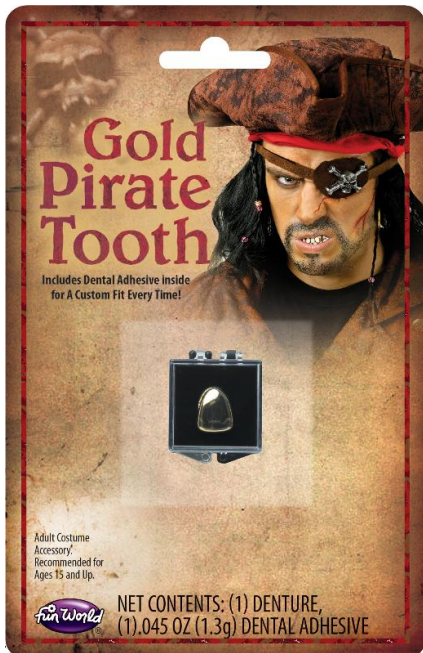

- Fits Up To 6'/200 lbs.

**Link:**  
[fun-world.net](http://fun-world.net)

**90586**  
**GOLD PIRATE TOOTH**

**Case Pack:** 144

**Inner Pack:** 24

**MOQ:** 24

**Link:**  
[fun-world.net](http://fun-world.net)