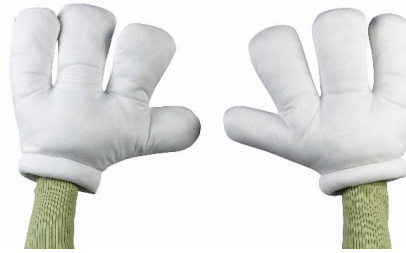

**8066**  
CARTOON HANDS

**What's Included:**

- Oversize cartoon-style gloves

**Packaging:**  
Polybag/Card Header

**Case Pack:** 12

**MOQ:** 12

**Available Sizes:**

- One Size Fits Most Adults