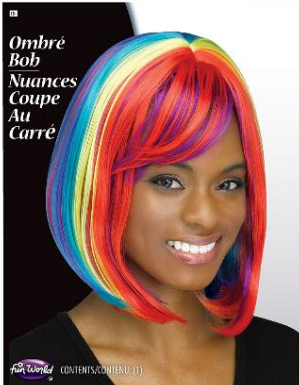

92324RB
RAINBOW/FANTASY BOB WIG

Packaging:
PVC Bag w/Header
Grommet Insert

Case Pack: 12

MOQ: 12

Link:
fun-world.net