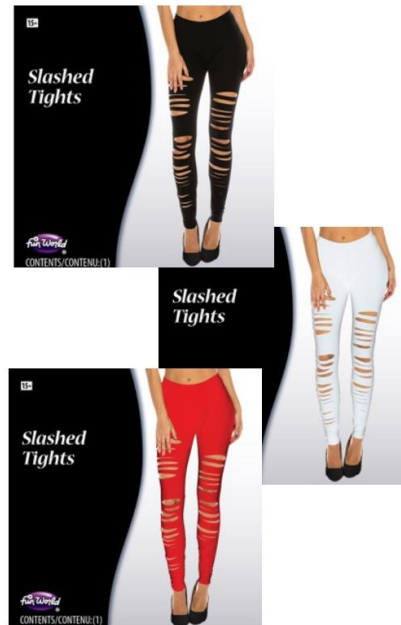

**What's Included:**

- 1 Pair Leggings

**Packaging:**  
 Hosiery/Gloves Hook

**Case Pack:** 72

**Inner Pack:** 12

**MOQ:** 24

**Link:**  
[fun-world.net](http://fun-world.net)

**96968R**  
**RED/SLASHED TIGHTS**