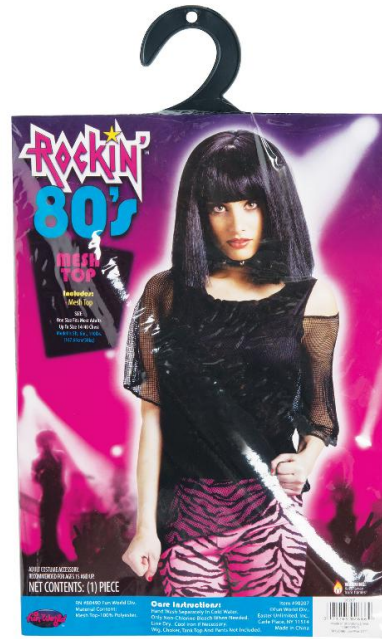

90207
FISHNET TOP

1. **What's Included:**
2. 80's Style Black Top
3. **Packaging:**
   Poly Bag Insert
4. **Case Pack:** 12
5. **MOQ:** 12
6. **Available Sizes:**
7. One Size Fits Most Adults
8. **Available:**
9. Pack 12: 1 Carton
10. **Link:** fun-world.net