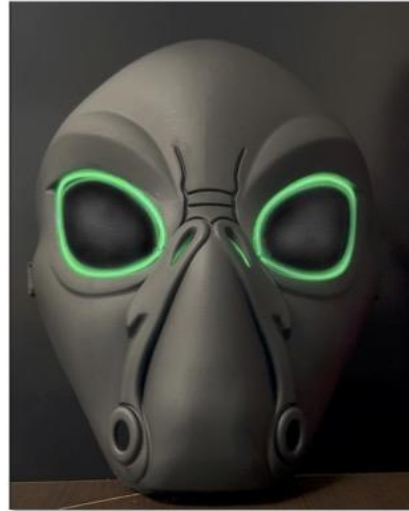

93310T
LIGHT UP ALIEN MASK

1. **Packaging:**
   Try Me Header
2. **Batteries:**
3. Batteries Included
   - 2 AA Batteries
   - CLASS 1 LED PRODUCT
4. **Case Pack:** 12
5. **MOQ:** 12
6. **Link:**
   fun-world.net