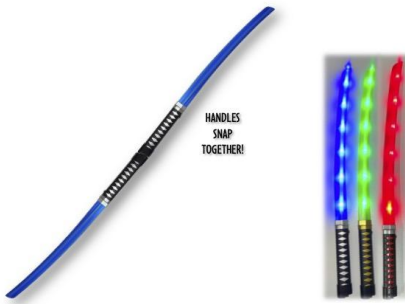

96990D
22 IN. LU SOUND FX DUAL NINJA SWORD

Packaging:
Backer Card

Batteries:

- Batteries Included
- 6 AAA Batteries

Case Pack: 12

MOQ: 12

Link:
fun-world.net