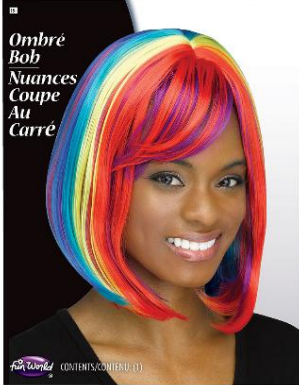

**Link:**  
[fun-world.net](http://fun-world.net)

**92294BL**  
**BLONDE/CRIMPED WIGLET**

**Case Pack:** 24

**Inner Pack:** 6

**MOQ:** 12

**Link:**  
[fun-world.net](http://fun-world.net)

**92324**  
**FANTASY BOB WIG ASSORTMENT**