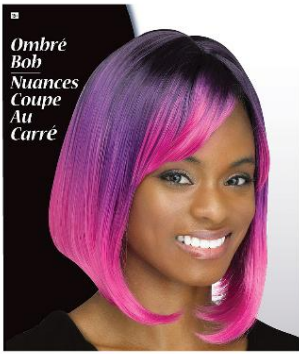

**Link:**  
[fun-world.net](http://fun-world.net)

**92294BL**  
**BLONDE/CRIMPED WIGLET**

**Case Pack:** 24

**Inner Pack:** 6

**MOQ:** 12

**Link:**  
[fun-world.net](http://fun-world.net)

**92324**  
**FANTASY BOB WIG ASSORTMENT**