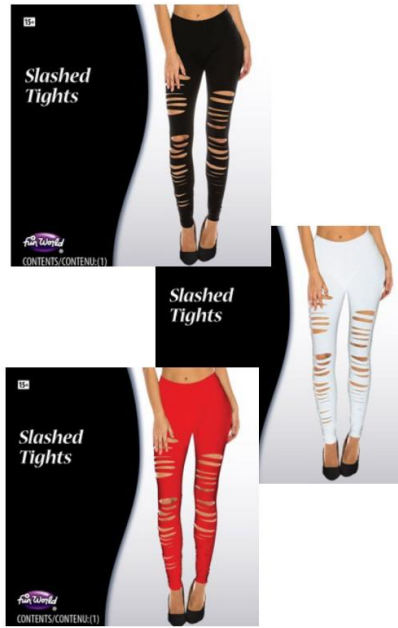

**96896**  
**SPARKLE TUTU ASST - ADULT**

**What's Included:**

- 1 Tutu

**Packaging:**  
 Header Card

**Case Pack:** 12

**MOQ:** 12

**Link:**  
[fun-world.net](http://fun-world.net)

**96968**  
**SLASHED TIGHTS ASST - ADULT**