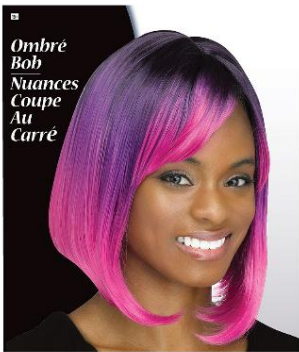

92324RB
RAINBOW/FANTASY BOB WIG

Packaging:
PVC Bag w/Header
Grommet Insert

Case Pack: 12

MOQ: 12

Link:
fun-world.net