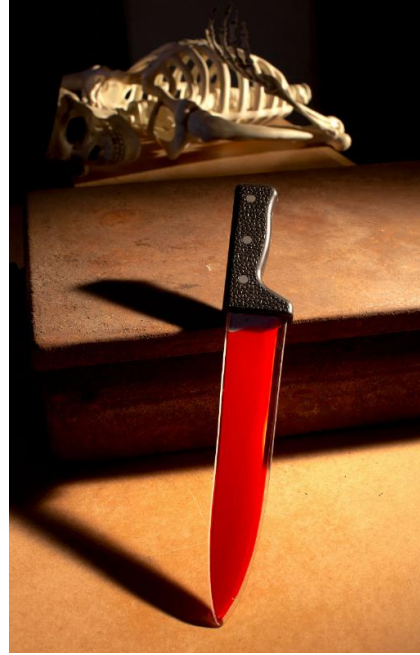

**90691**  
**13" BLEEDING KITCHEN KNIFE**

**Packaging:**  
Backer Card  
**Case Pack:** 12  
**MOQ:** 12  
**Link:**  
[fun-world.net](http://fun-world.net)

**90692**  
**15.5" BLEEDING BUTCHER KNIFE**