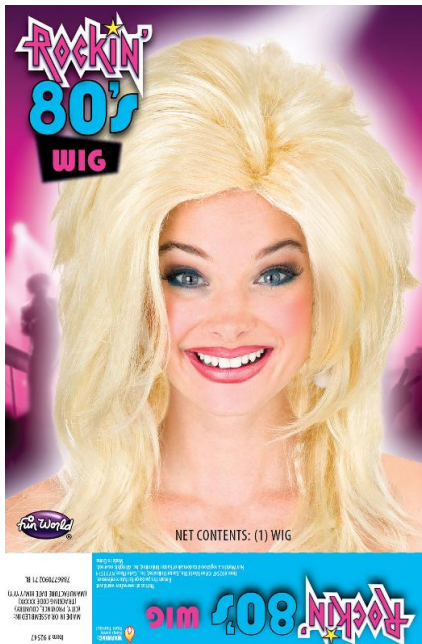

92547BL
BLONDE/BIG TEXAS HAIR WIG

What's Included:
• Wig

Packaging:
Grommet Header with
Poly Bag Insert

Case Pack: 24

Inner Pack: 6

MOQ: 24

Link:
fun-world.net