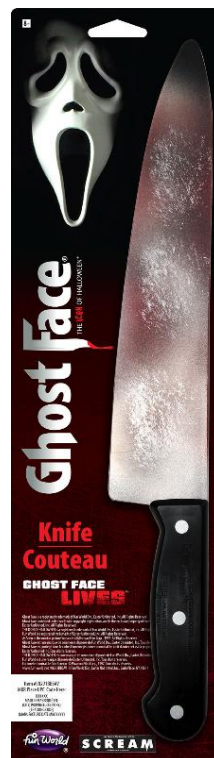

Packaging:

Backer Card

Case Pack: 48

Inner Pack: 12

MOQ: 24

Link:

fun-world.net