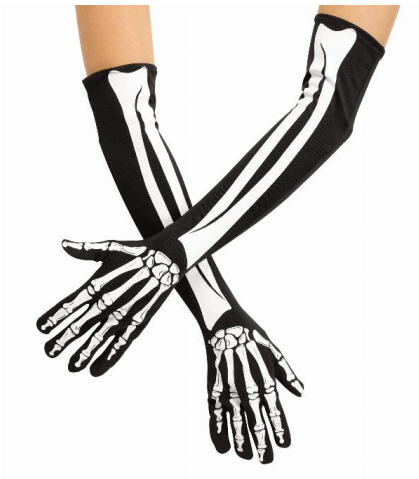

90297KR
SKELETON OPERA GLOVES

What's Included:

- Opera Gloves with Bone Print

Packaging:
Header Card

Case Pack: 6

MOQ: 24

Link:
fun-world.net

HATS