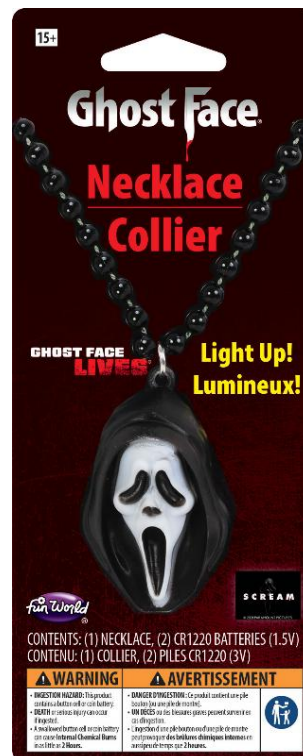

Batteries:

- Batteries Included
- 2 x CR1220 (3V)

Case Pack: 24

MOQ: 24

Link:
fun-world.net