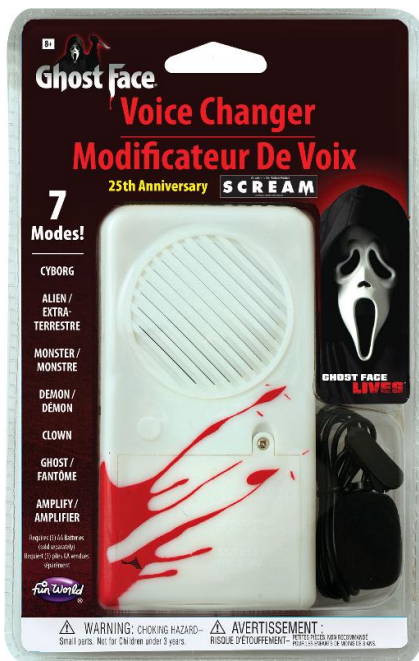

90823
RED FOAM CLOWN NOSE

ACCESSORIES

What's Included:

- Red clown nose

Packaging:
Header Card

Case Pack: 24

MOQ: 24

Link:
fun-world.net

90791GF
GHOST FACE® 25TH ANNIVERSARY

96951
GHOST FACE® L/U NECKLACE

Packaging:
Clamshell w/Insert

Batteries:

- Batteries Not Included
- 3 AA Batteries

Case Pack: 24

Inner Pack: 12

MOQ: 24

Link:
fun-world.net