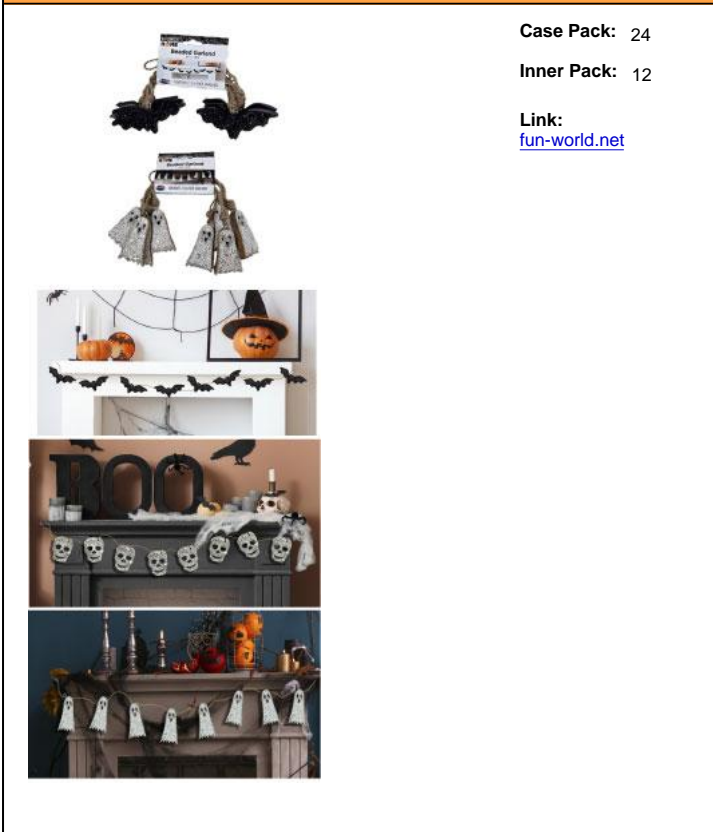

Packaging:
PDQ Front Panel Label
with UPC Label

Case Pack: 12

Link:
fun-world.net

95207
HH BEADED MANTLE RUNNER

Case Pack: 12

Link:
fun-world.net

95208
HH 6' BEADED GARLAND

Case Pack: 24