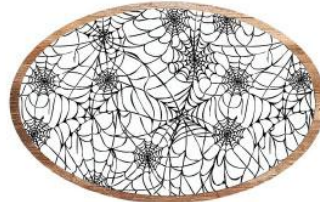

- Assortment:**
- 2 Colors Assorted
 - 95234K Black
 - 95234W White

Case Pack: 20

Inner Pack: 10

Link:
fun-world.net

95235

HH 12" OVAL SERVING PLATTER ASSORTEMENT

- What's Included:**
- 1 Platter
 - Enamel Coated Wood
 - Food Grade Platter
 - Hand Wash Only
 - Not Suitable for Microwave or Dishwasher Use