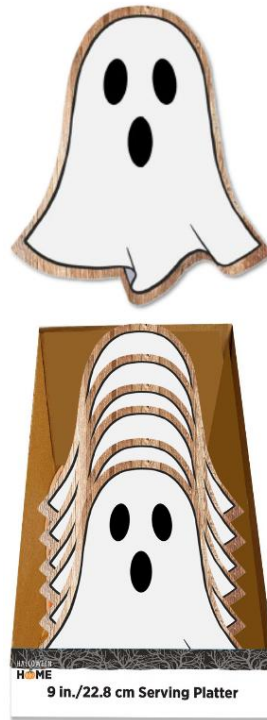

- Assortment:**
- 2 Colors Assorted
 - 95235K Black
 - 95235W White

Case Pack: 20

Inner Pack: 10

Link:
fun-world.net

95236
HH 12" SERVING DISH

Case Pack: 20
Inner Pack: 10
Link: fun-world.net

95237
HH 9" GHOST DISH