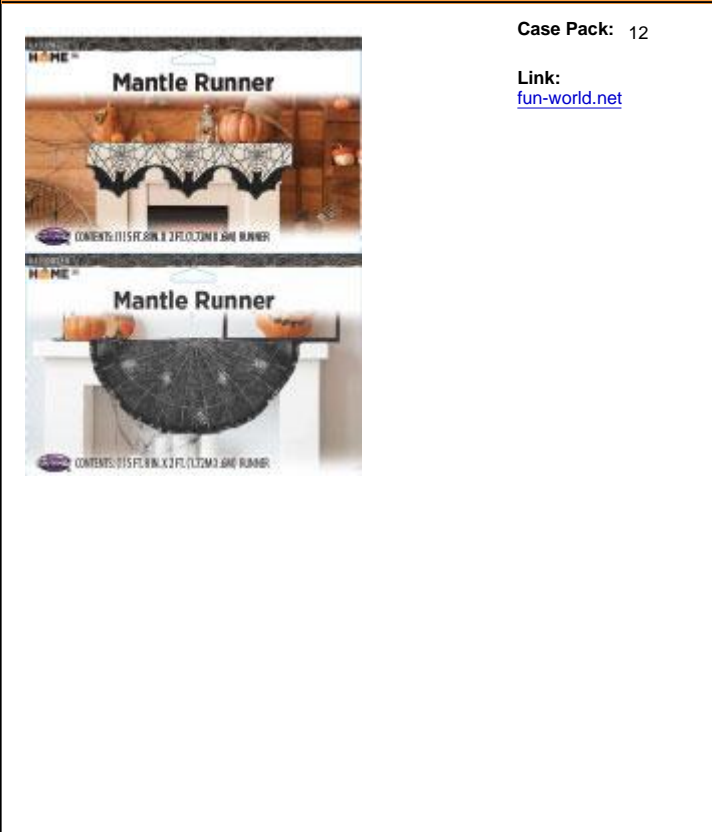

95207
HH BEADED MANTLE RUNNER

Case Pack: 12

Link:
fun-world.net