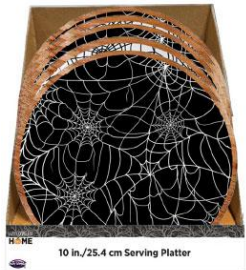

OMBRE PEARL GLASS PUMPKIN STACK

- What's Included:**
- 1 Pumpkin Tower
 - Elegant Silver Ombre
 - Mixed Ombre & Crackle
 - Size: 6" x 9"
- Case Pack:** 2

Link:
fun-world.net

95229

HH 15" SERVING PLATTER ASST

- What's Included:**
- 1 Serving Platter
 - Enamel Coated Wood
 - Food Grade Platter
 - Hand Wash Only
 - Not Suitable for Microwave or Dishwasher Use

- Assortment:**
- 2 Styles Assorted
 - 95229R Round 15" Serving Platter
 - 95229S Square 15" Serving Platter

Case Pack: 12

Link:
fun-world.net

95234

10" ROUND SERVING PLATTER ASSORTEMENT

- What's Included:**
- 1 Serving Platter
 - Enamel Coated Wood
 - Food Grade Platter
 - Hand Wash Only
 - Not Suitable for Microwave or Dishwasher Use