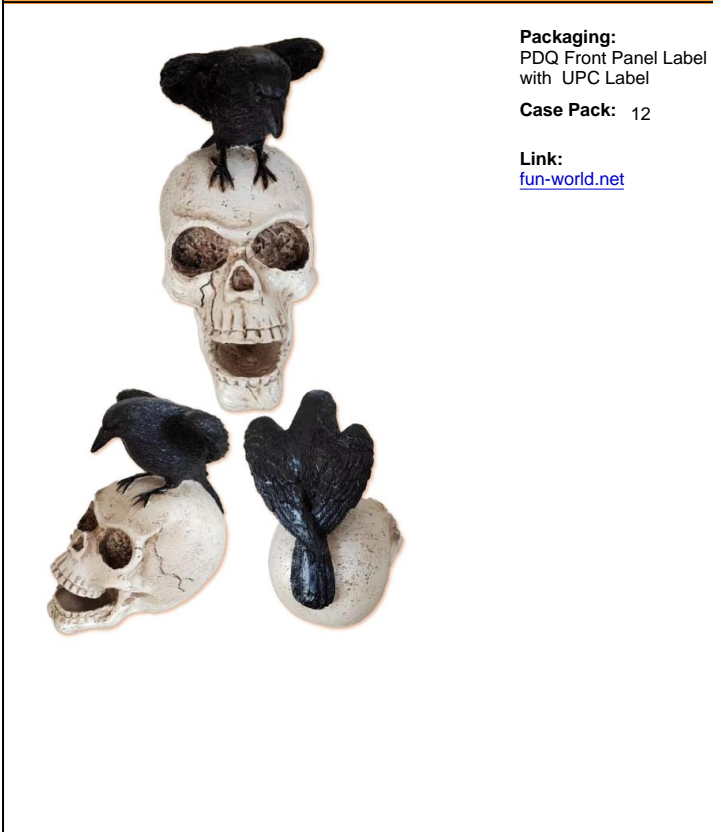

- 1 Silhouette

Packaging:

Poly Bag Insert

Case Pack: 24

Inner Pack: 12

Link:

fun-world.net

95206
4.75 IN SKULL & RAVEN TABELTOP DECOR PDQ