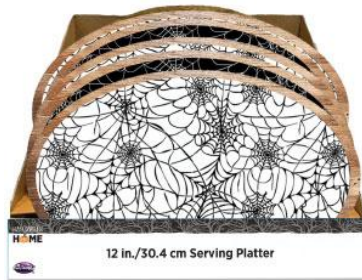

- Assortment:**
- 2 Colors Assorted
 - 95234K Black
 - 95234W White

Case Pack: 20

Inner Pack: 10

Link:
fun-world.net

95235

HH 12" OVAL SERVING PLATTER ASSORTEMENT

- What's Included:**
- 1 Platter
 - Enamel Coated Wood
 - Food Grade Platter
 - Hand Wash Only
 - Not Suitable for Microwave or Dishwasher Use