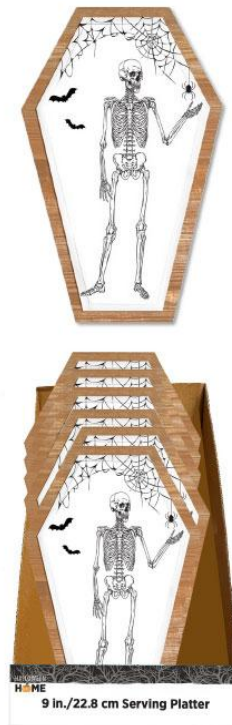

95241
HH 9" COFFIN DISH

Case Pack: 16
Inner Pack: 8
Link: fun-world.net