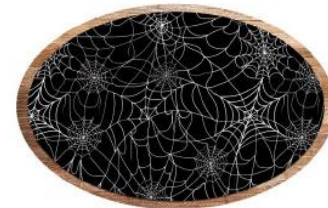

- Assortment:**
- 2 Colors Assorted
 - 95234K Black
 - 95234W White

Case Pack: 20

Inner Pack: 10

Link:
fun-world.net

95235

HH 12" OVAL SERVING PLATTER ASSORTEMENT

- What's Included:**
- 1 Platter
 - Enamel Coated Wood
 - Food Grade Platter
 - Hand Wash Only
 - Not Suitable for Microwave or Dishwasher Use