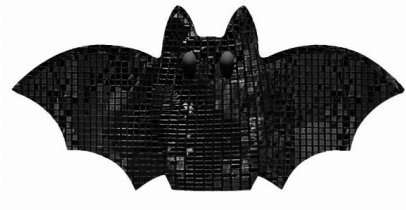

95243

HH BLING MIRROR BAT

1. **Case Pack:** 12
2. **Link:**
   fun-world.net