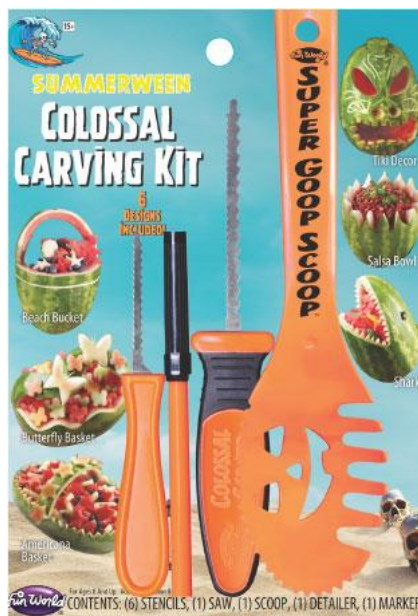

SINCE  1963

So Many New Items This Year!

2025 SUMMERWEEN COLLECTION

A World of Fun Since 1963!

Fun-World.net

SUMMERWEEN PARTY

**48001
SW INFLATABLE DRINK FLOAT ASSORTMENT**

What's Included:
• 1 Beverage Float

Assortment:
• 2 Styles Assorted
• 48001P Pumpkin
• 48001G Ghost

Case Pack: 48

Inner Pack: 24

Link:
fun-world.net

**48002
SW DRINK DISPENSER KIT**

What's Included:
• (1) SPOUT
• (1) COLOSSAL CARVER
• (1) GOOP SCOOP
• (1) 2 LITER BAG (67.6 FL. OZ)

Packaging:
Blister Book

Case Pack: 24

Inner Pack: 12

Link:
fun-world.net

**48003
SW MELON CARVING KIT**

What's Included:
• 1 10" Super Goop Scoop
• 1 Colossal Carver Saw
• 1 Detailing Saw
• 1 Marker
• 6 Stencils