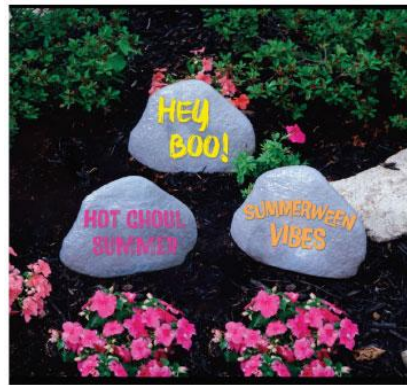

48033
SW LU COLOR CHANGE ROCKS ASSORTMENT

1. **What's Included:**
2. 1 LU Rock
3. **Assortment:**
4. 3 Styles Assorted
   - 48033B Boo
   - 48033H Hot Ghoul
   - 48033S Summerween
5. **Packaging:**
   UPC Hang Tag
6. **Batteries:**
7. Batteries Not Included
   - 2 AA Batteries
8. **Case Pack:** 6
9. **Link:**
   fun-world.net