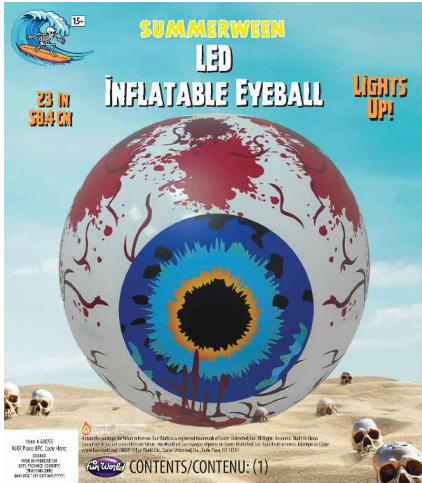

- 39" x 21" Cooler
- Fill & Chill
- Great for Parties!

Case Pack: 10

Link:
fun-world.net

48055

SW 23" INFLATABLE EYEBALL W/LED

- What's Included:**
- 1 Inflatable Eyeball
 - Lights Up!
 - Printed All Around!