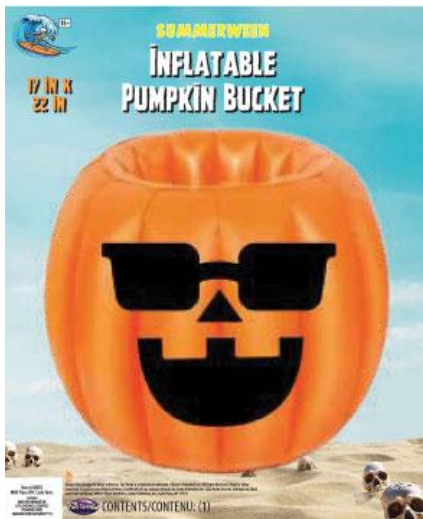

48052

SW TREE TOSS INFLATABLE GAME

What's Included:

- Infatable Tree
- Toss Rings

Case Pack: 12

Link:
fun-world.net

48053

SW INFLATABLE PUMPKIN BUCKET